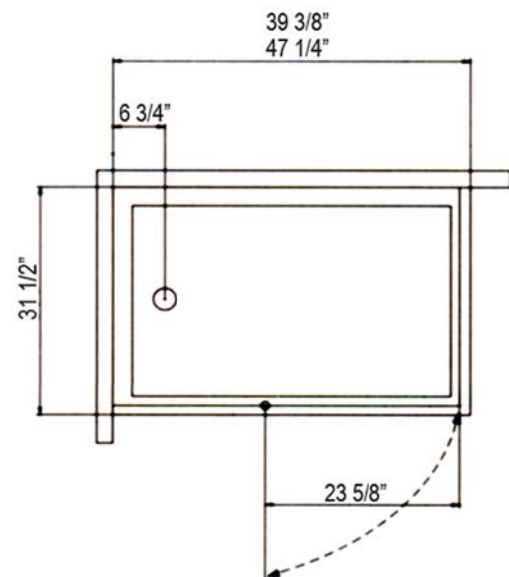

# QUAD SHOWER ENCLOSURE

*DreamLine*

www.dreamlineshowers.com

**Dreamline Shower Enclosures** are designed to combine function and beauty. Quad versatile enclosure is made of safe tempered glass in combination with aluminum profiles. The sleek door has secure magnetic latches and opens effortlessly on integrated hinges.

## Technical Information

- ◆ Corner shower enclosure with easy out-of-square adjustment
- ◆ Optional 6 1/2" height acrylic fiber glass reinforced tray with integrated 1 1/2" diameter 24" long flexible drain hose
- ◆ Hinged door with full length magnetic door latch
- ◆ Side glass panels and door are made of transparent 1/4" tempered safety glass
- ◆ All visible fixtures (support bar, hinges, wall clips and handles) in chrome finish
- ◆ All mounting hardware is included
- ◆ Unit is available in "Left" and "Right" configuration

**Shown below in "Right" configuration**

Model	L	W	H*
A	31 1/2"	39 3/8"	75 1/2"
B	31 1/2"	47 1/4"	75 1/2"

\* Height shown for glass only. Add 6 1/2" for tray.

**AUTHORIZED DEALER**

### Shower Enclosure

31 1/2" x 39 3/8" x 75 1/2"  
31 1/2" x 47 1/4" x 75 1/2"  
Add 6 1/2" in height for optional tray.

**Standard Features:**  
Fiberglass reinforced acrylic tray  
Door with full length magnetic door latch  
Tempered safety glass hinged door and panels  
Visible fixtures in chrome finish  
All mounting hardware is included  
Available in "Left" & "Right" configuration  
Designed to install against existing walls.